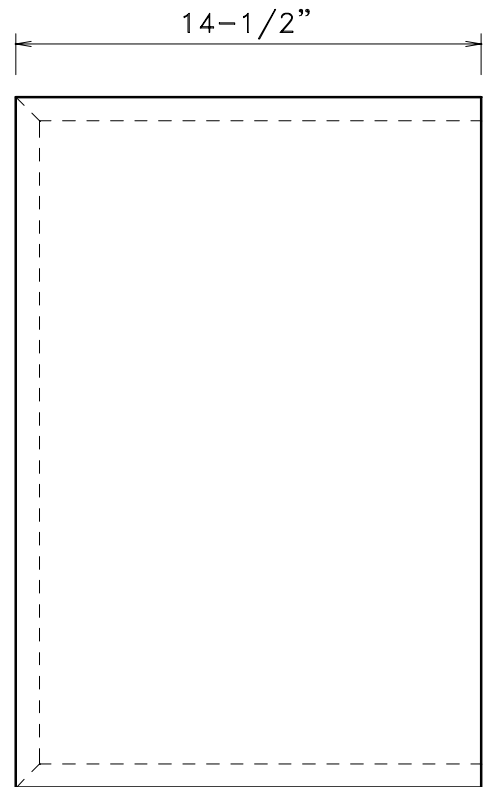

Center Channel Woofers Enclosure

Top Panel

Front Panel

Side Panel

Back panel is 20-1/16" high by 16-1/16" wide and does not have the edges cut at 45 degree angles.