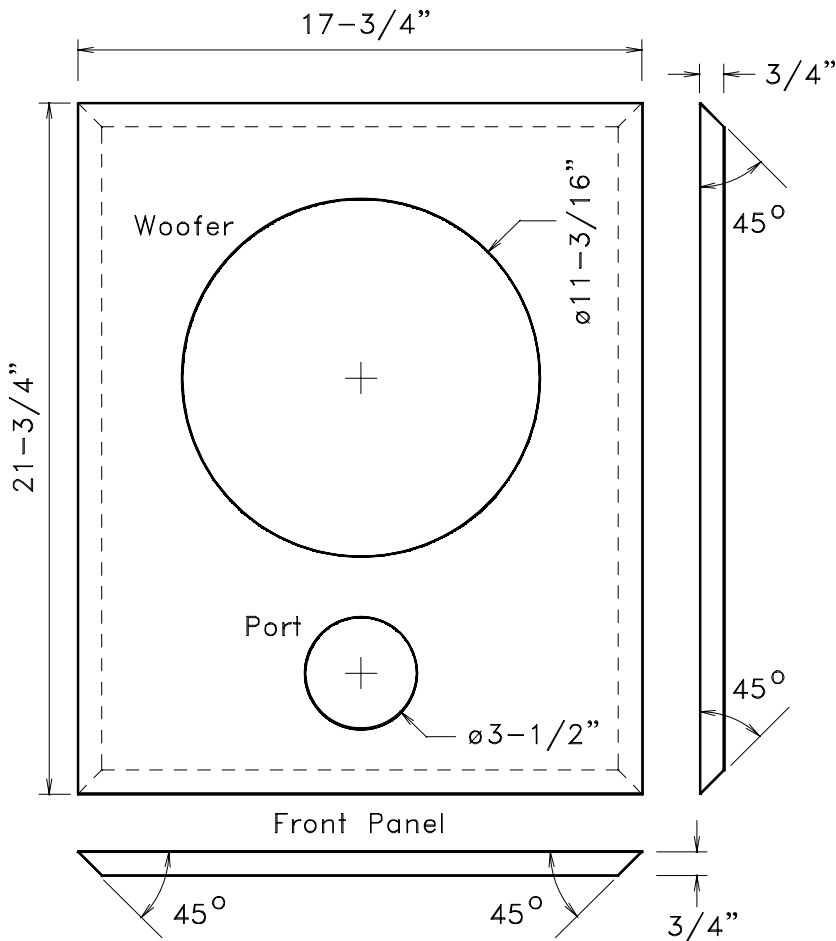

Center Channel Woofers Enclosure

Top Panel

Front Panel

Side Panel

Back panel is 20-1/16" high by 16-1/16" wide and does not have the edges cut at 45 degree angles.