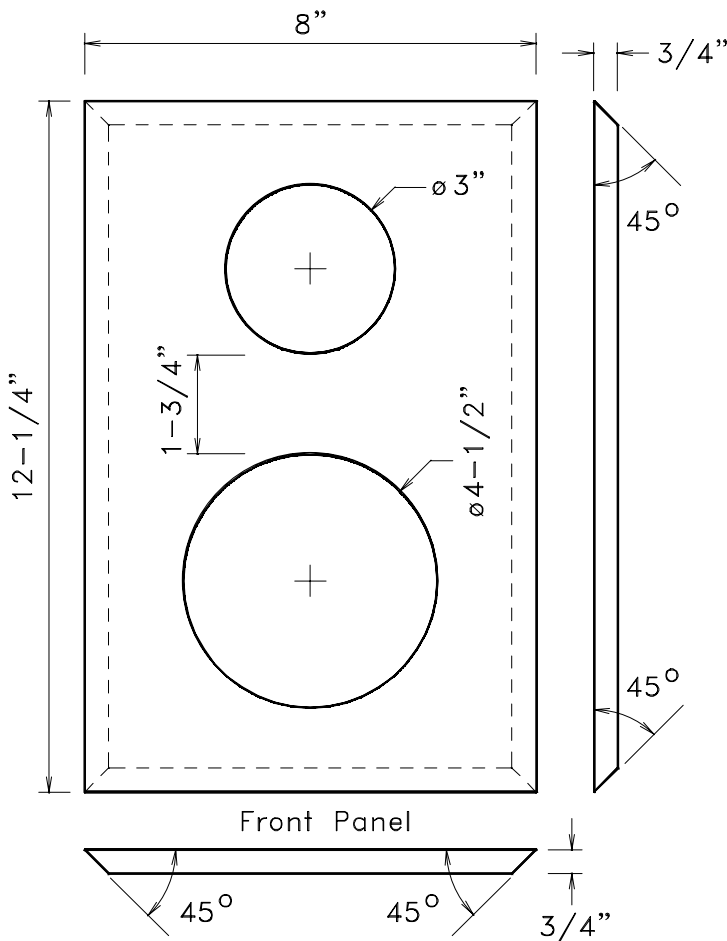

# Satellite Enclosure

Top Panel

Front Panel

Side Panel

Back panel is 10-11/16" high by 6-7/16" wide and does not have the edges cut at 45 degree angles.