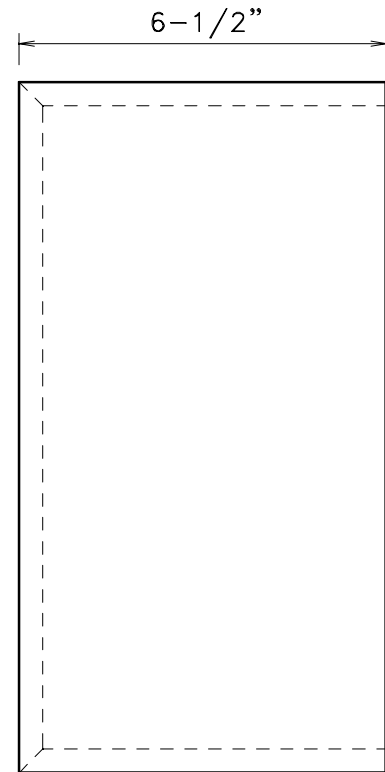

# Satellite Enclosure

Top Panel

Front Panel

Side Panel

Back panel is 10-11/16" high by 6-7/16" wide and does not have the edges cut at 45 degree angles.