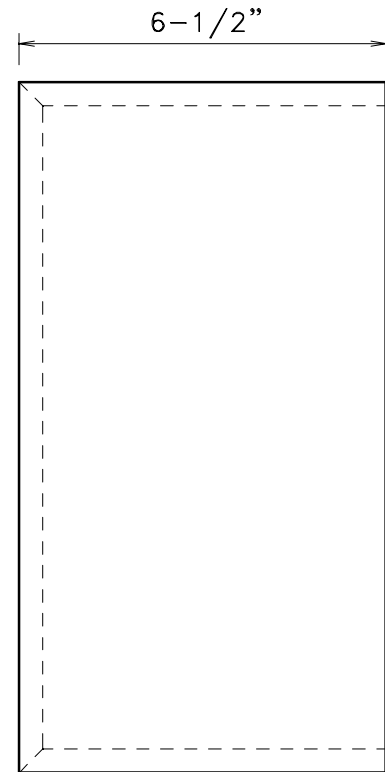

Satellite Enclosure

Top Panel

Front Panel

Side Panel

Back panel is 10-11/16" high by 6-7/16" wide and does not have the edges cut at 45 degree angles.