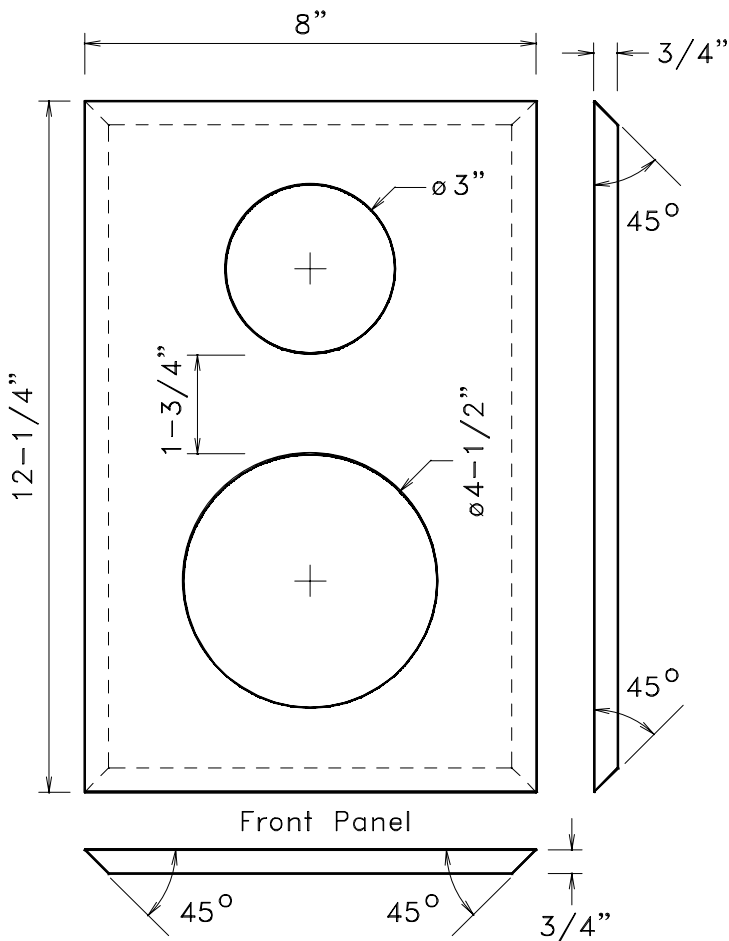

Satellite Enclosure

Top Panel

Front Panel

Side Panel

Back panel is 10-11/16" high by 6-7/16" wide and does not have the edges cut at 45 degree angles.